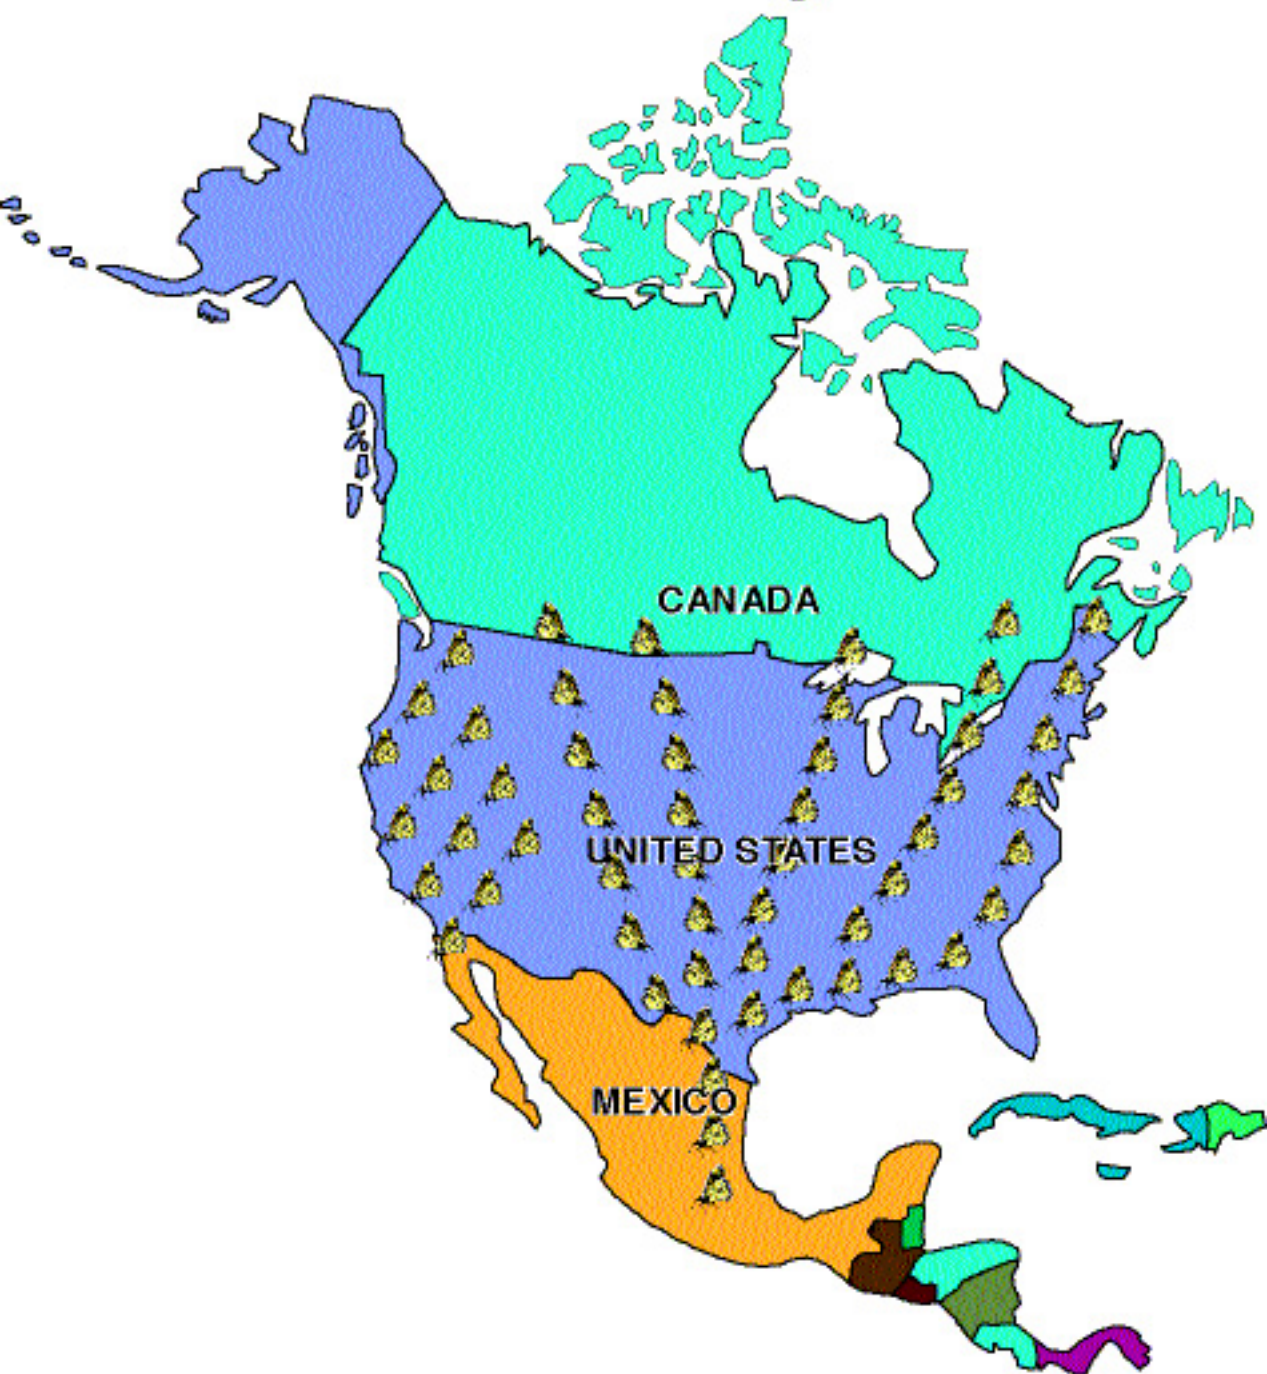

Monarch Migration

The monarch butterfly migrates from north to south in the fall along these routes and returns north in the spring.